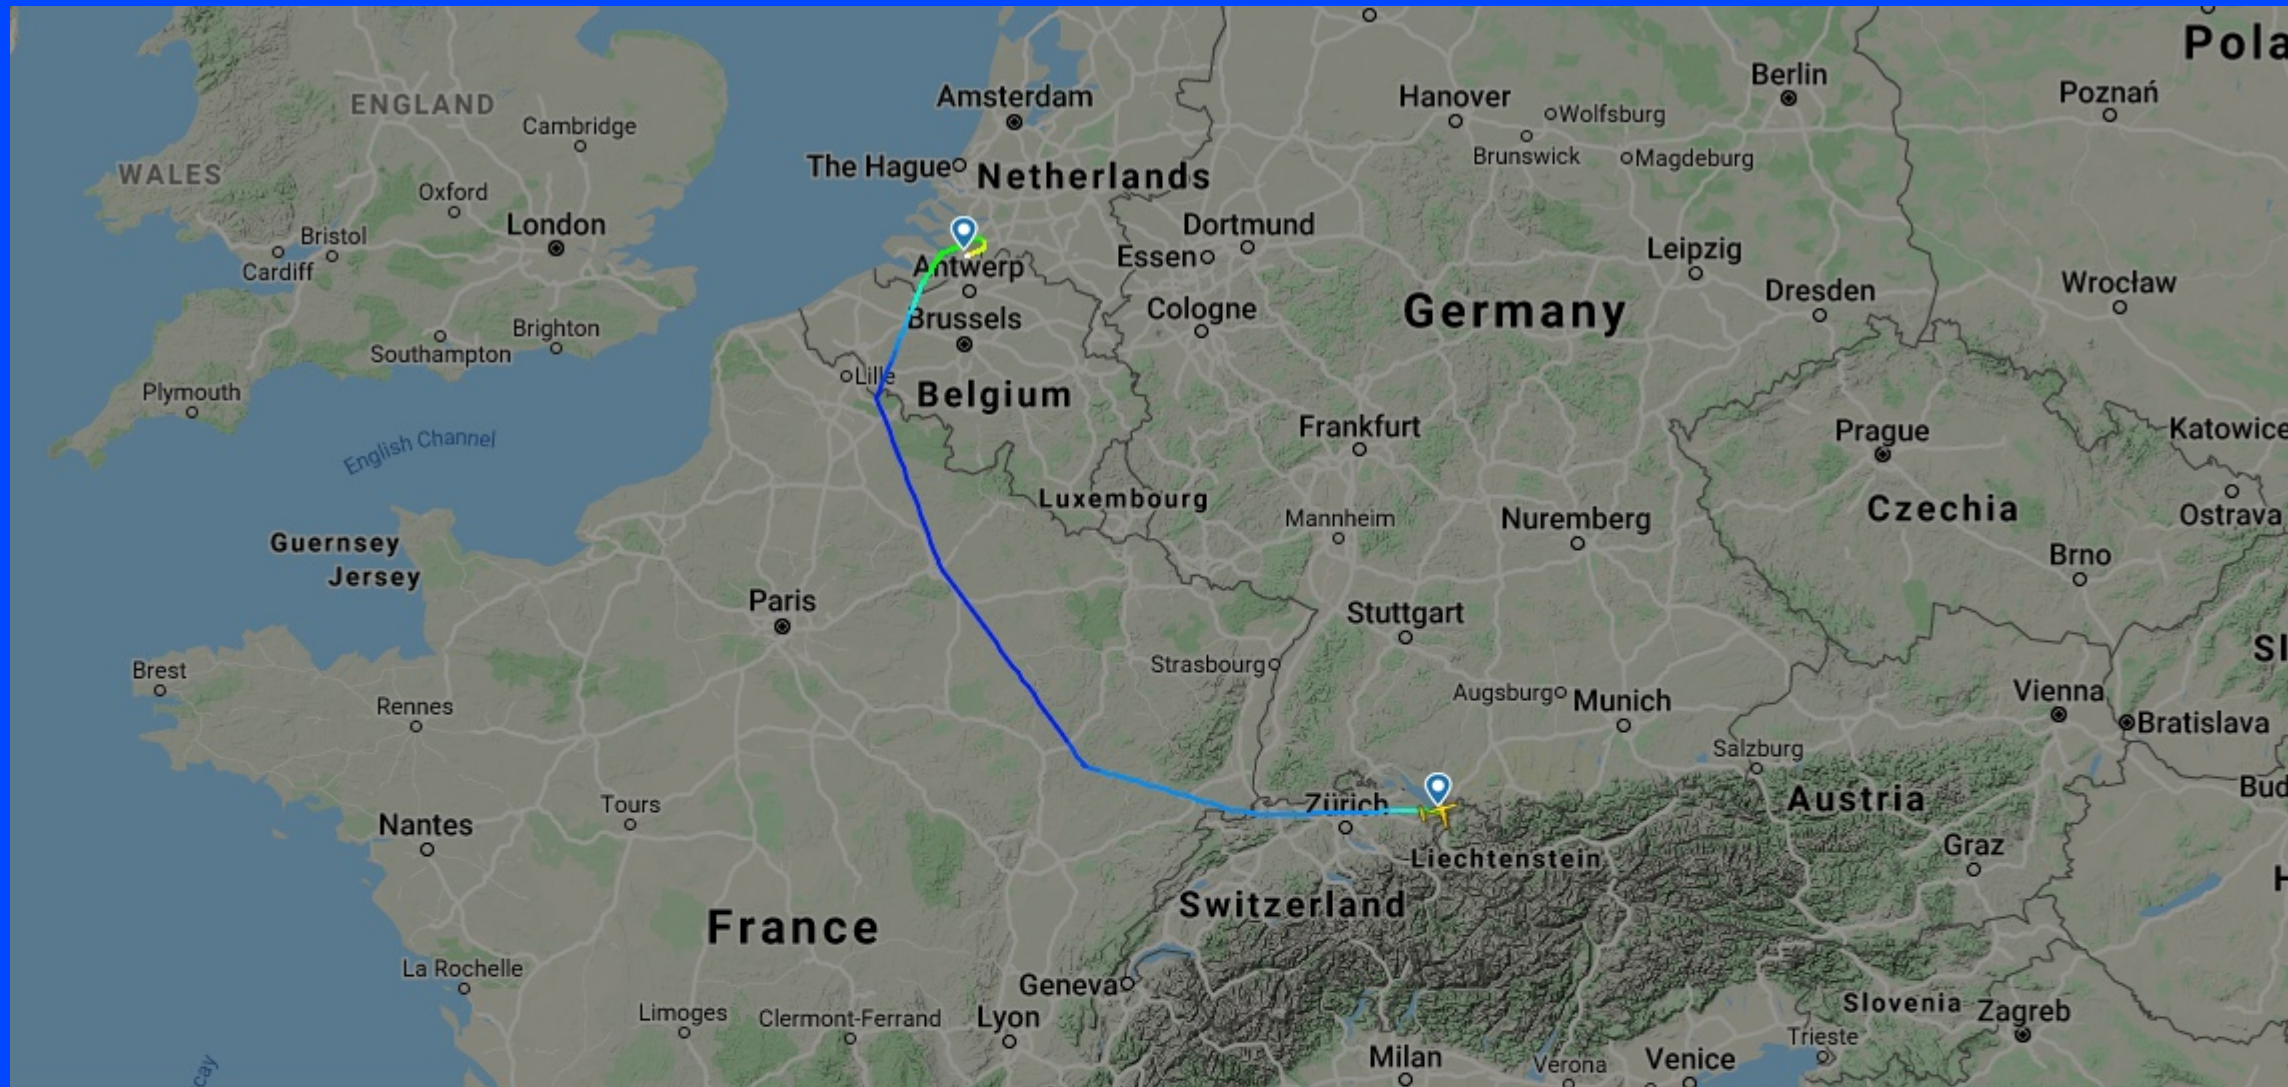

Noaf

HGA

28-10

نسم للطيران

HZ-HGA

Kingdom of Saudi Arabia

NESM

Playback of flight HZHGA / HZHGA

GREAT CIRCLE DISTANCE
581 KM

AVERAGE FLIGHT TIME
-

ACTUAL FLIGHT TIME
1:50

AVERAGE ARRIVAL DELAY
-

FROM
St. Gallen (ACH)

TO
Bergen op Zoom (WOE)

TIME
09:35 UTC

CALIBRATED ALTITUDE