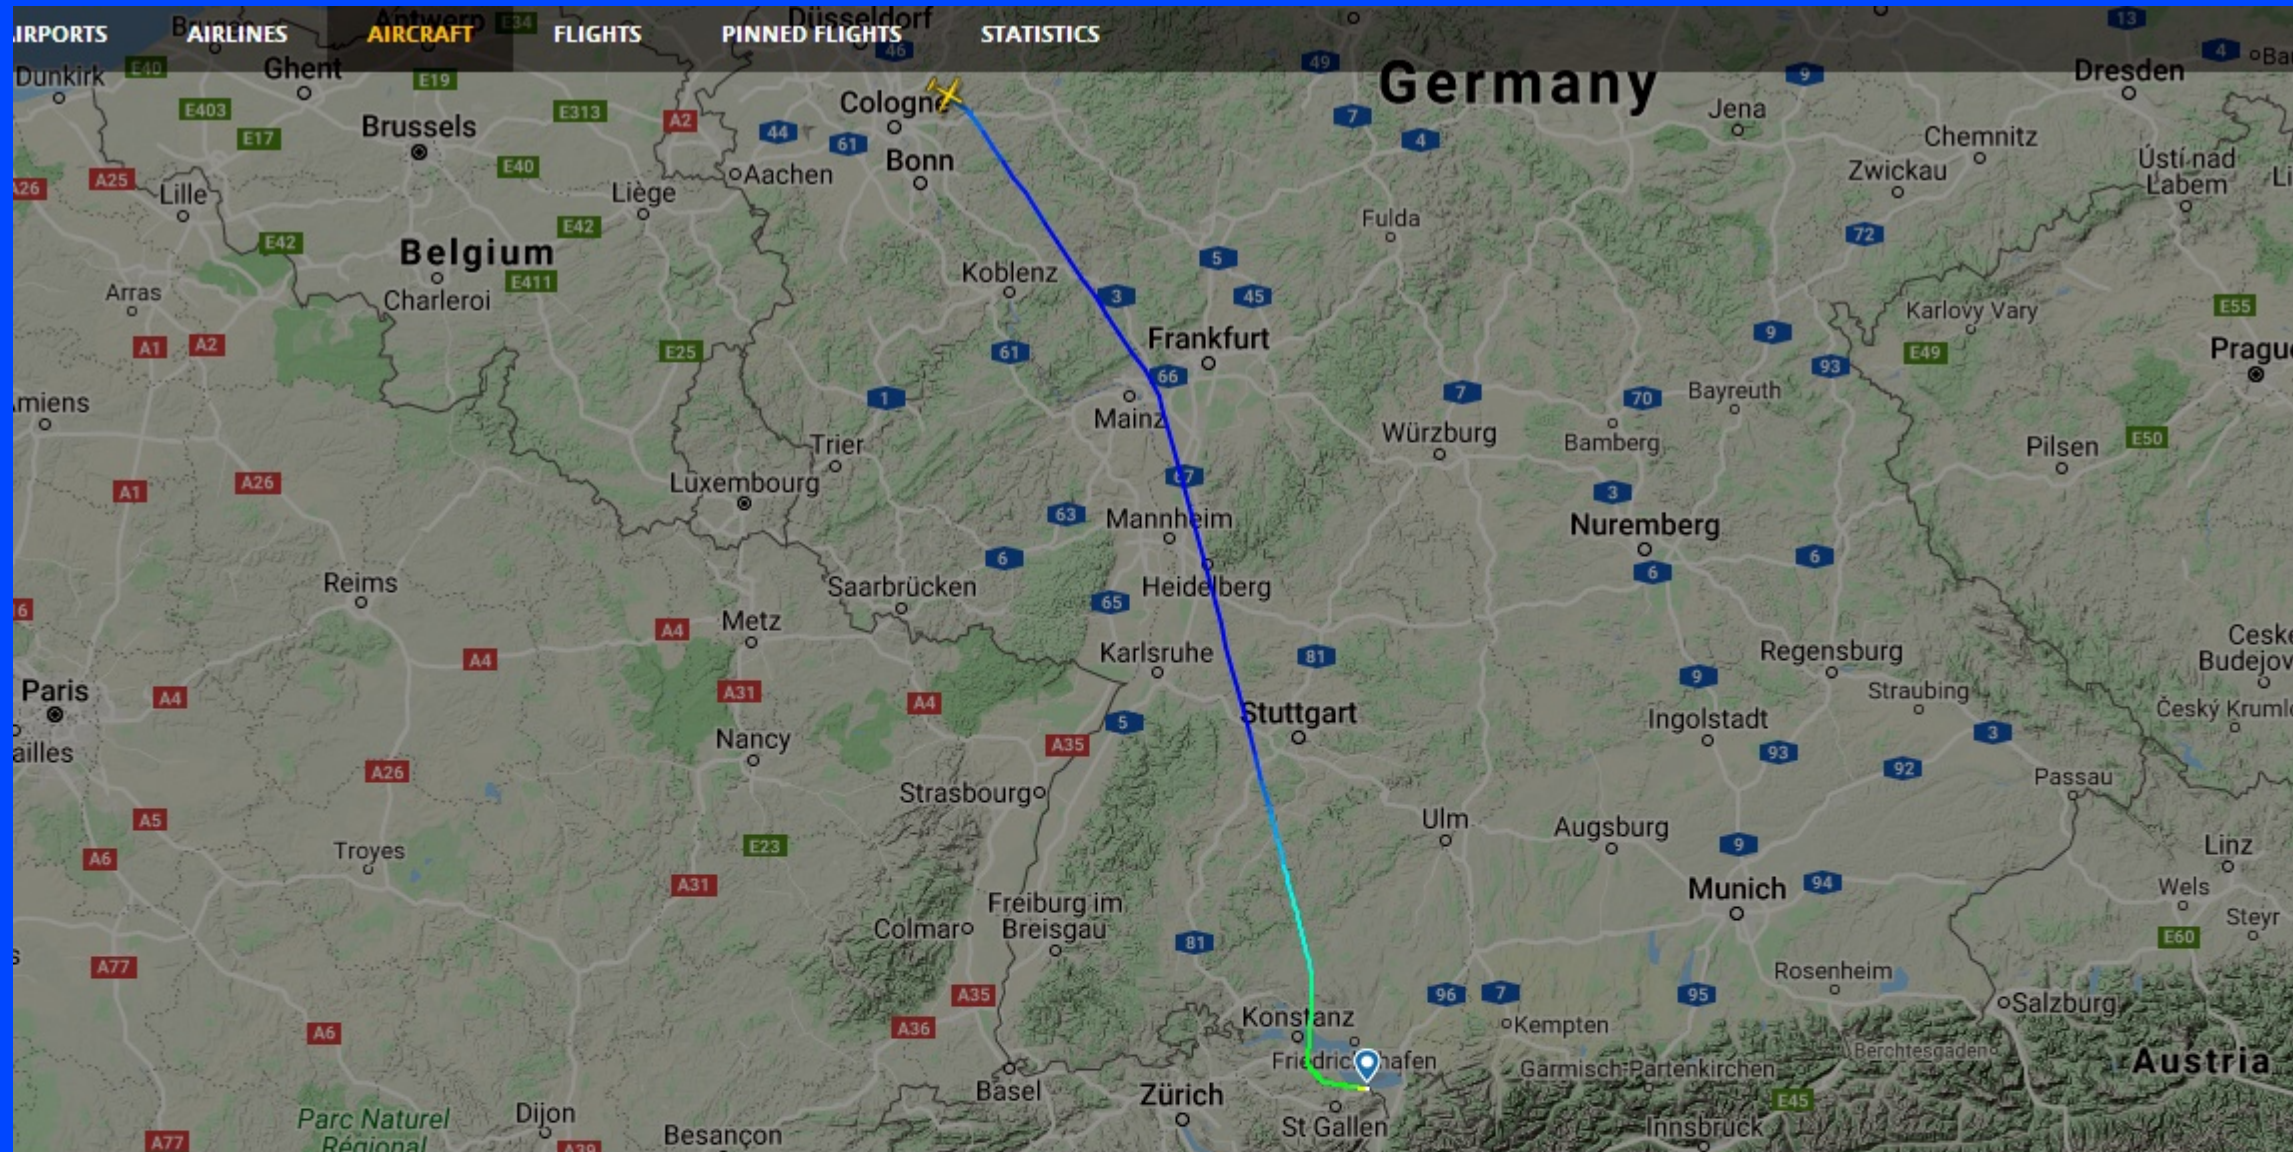

Freitag, 3. Juli 2020
Flugplatz Altenrhein

Flugzeugspotter CA
Carlos Bigler
in seinem Element

ATR72-212A(600)
HZ-HGA

Nesma Airlines aus Kairo
kam aus Köln
und
flog nach Bergen

Playback of flight HZHGA / HZHGA

GREAT CIRCLE DISTANCE
N/A

AVERAGE FLIGHT TIME
-

ACTUAL FLIGHT TIME
1:05

AVERAGE ARRIVAL DELAY
-

FROM - TO **St. Gallen (ACH)**

▶ ←

TIME **07:58 UTC**

CALIBRATED ALTITUDE 18'200 FT	GROUND SPEED 233 KTS	VERTICAL SPEED LOCKED	TRACK 120°
GPS ALTITUDE LOCKED	TRUE AIRSPEED LOCKED	INDICATED AIRSPEED LOCKED	SQUAWK LOCKED